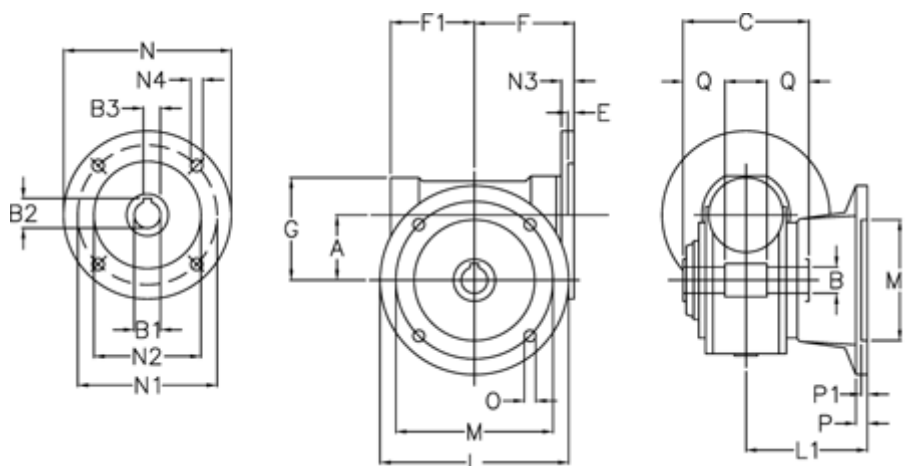

Article number: 390218504044510

Description: Worm gear
VF 185-F2-40-112B5, without lubrication

Measures

A	= 185.4	F1	= 205	N2	= 180
B	= 60 H7	G	= 267	N3	= 16
B1 E7	= 28	L	= 400	N4	= 13
B2	= 31.3	L1	= 255	O	= 22
B3 H9	= 8	M	= 350	P	= 22
C	= 190	M1	= 280	P1	= 20
E	= 4	N	= 250	Q	= 65
F	= 217	N1	= 215		